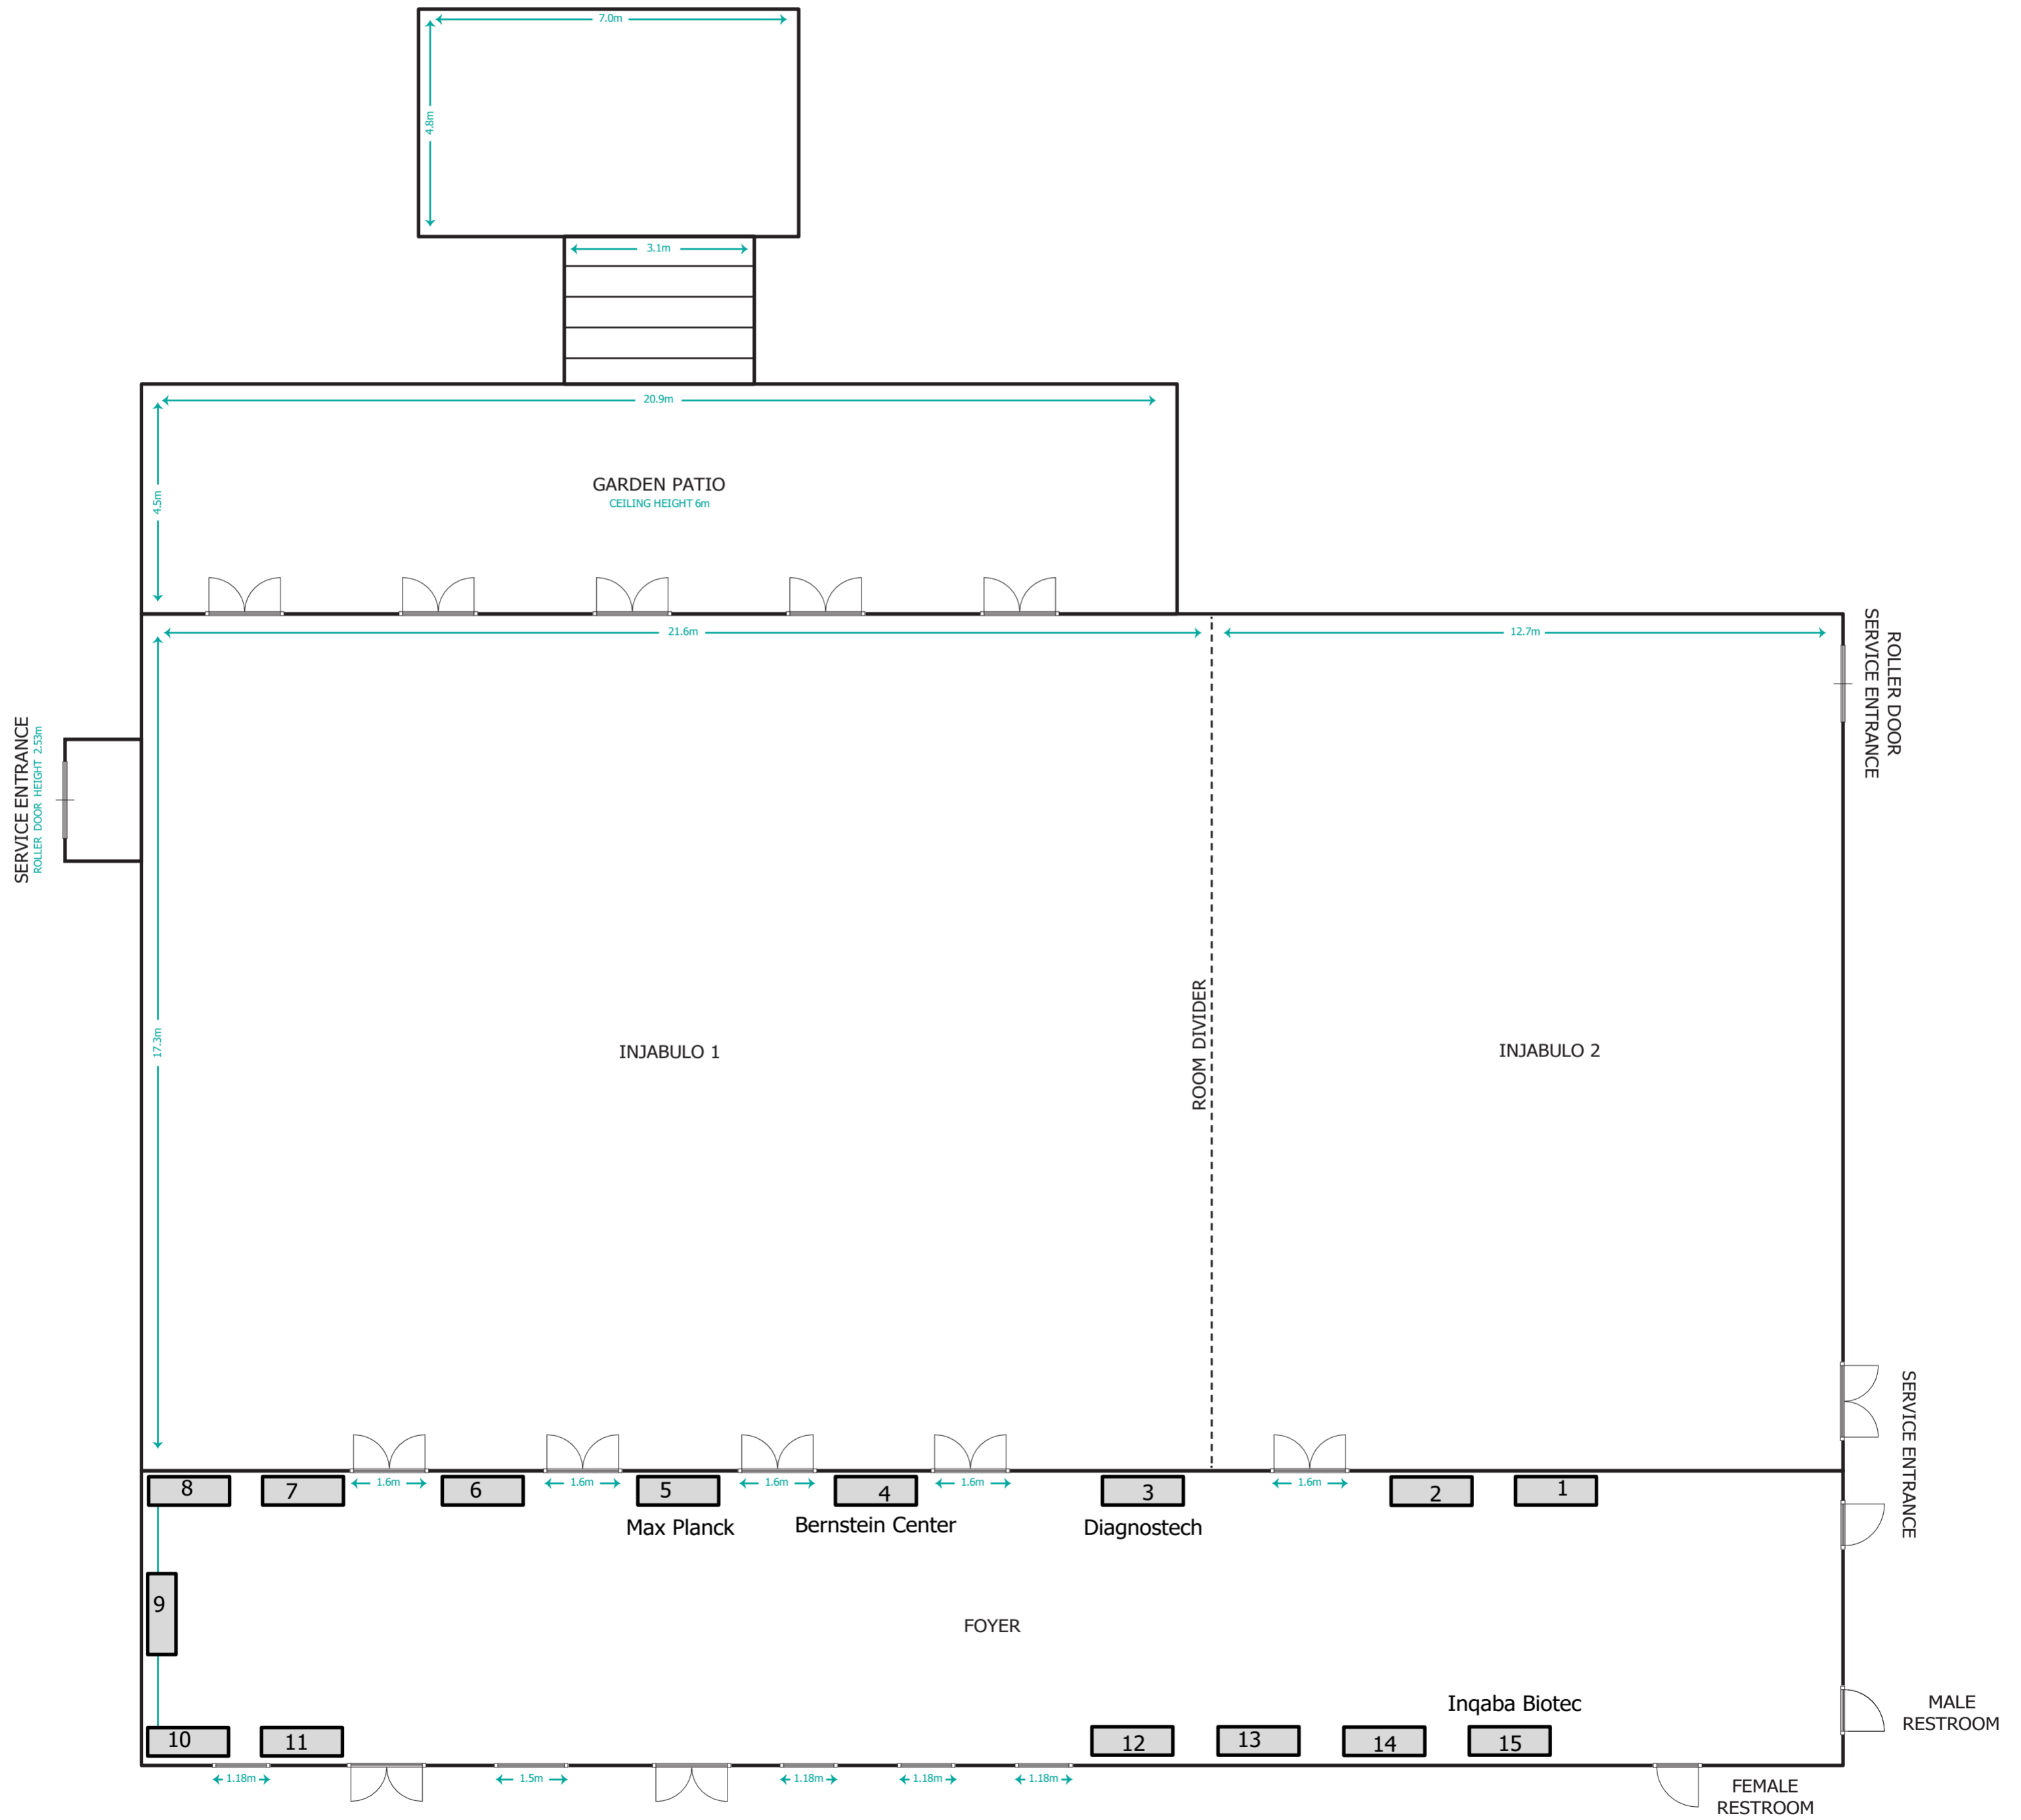

INJABULO

BANQUET & CONFERENCE VENUE

CONFERENCE AND BANQUETING FURNITURE ITEMS DISPLAYED TO SCALE ACCORDING TO ABOVE FLOOR PLAN

COCKTAIL TABLE
745mm (L) x 745mm (W) x
760mm (H)

BANQUETING ROUND
1800mm (L) x 1800mm (W) x
720mm (H)

6ft TRESTLE TABLE
1750mm (L) x 610mm (W) x
690mm (H)

NARROW CONF. TABLE
1800mm (L) x 450mm (W) x
690mm (H)

CONFERENCE TABLE
1750mm (L) x 600mm (W) x
780mm (H)

CONFERENCE CHAIR
500mm (L) x 450mm (W) x
470mm (H)